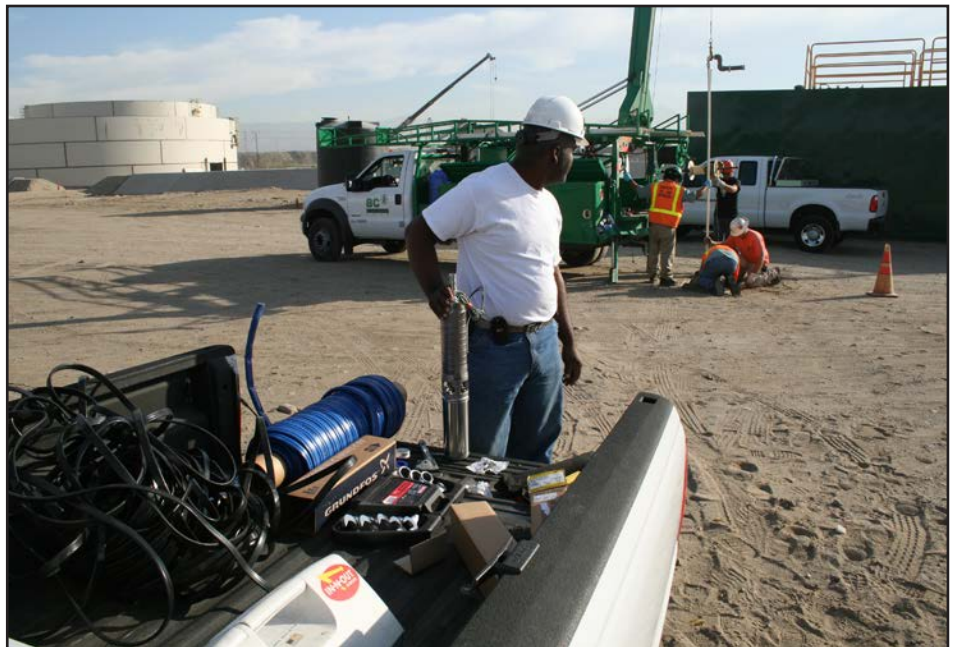

## Easy Drop Pipe

**WELLHOSE Easy Drop Pipe** replaces the rigid PVC and steel pipes used with submersible pumps.

With **WELLHOSE Easy Drop Pipe**, you can easily and quickly install and retrieve your submersible pumps without requiring heavy equipment.

# WellHose®

Easy Drop Pipe

You can now also use our **Speedy BOLT** to lower your pump into the well.

The **Speedy BOLT** can run off a 120V socket in the wall or a 2kw generator. Just roll your **WELLHOSE Easy Drop Pipe** onto the **Speedy BOLT** and drive to the well.